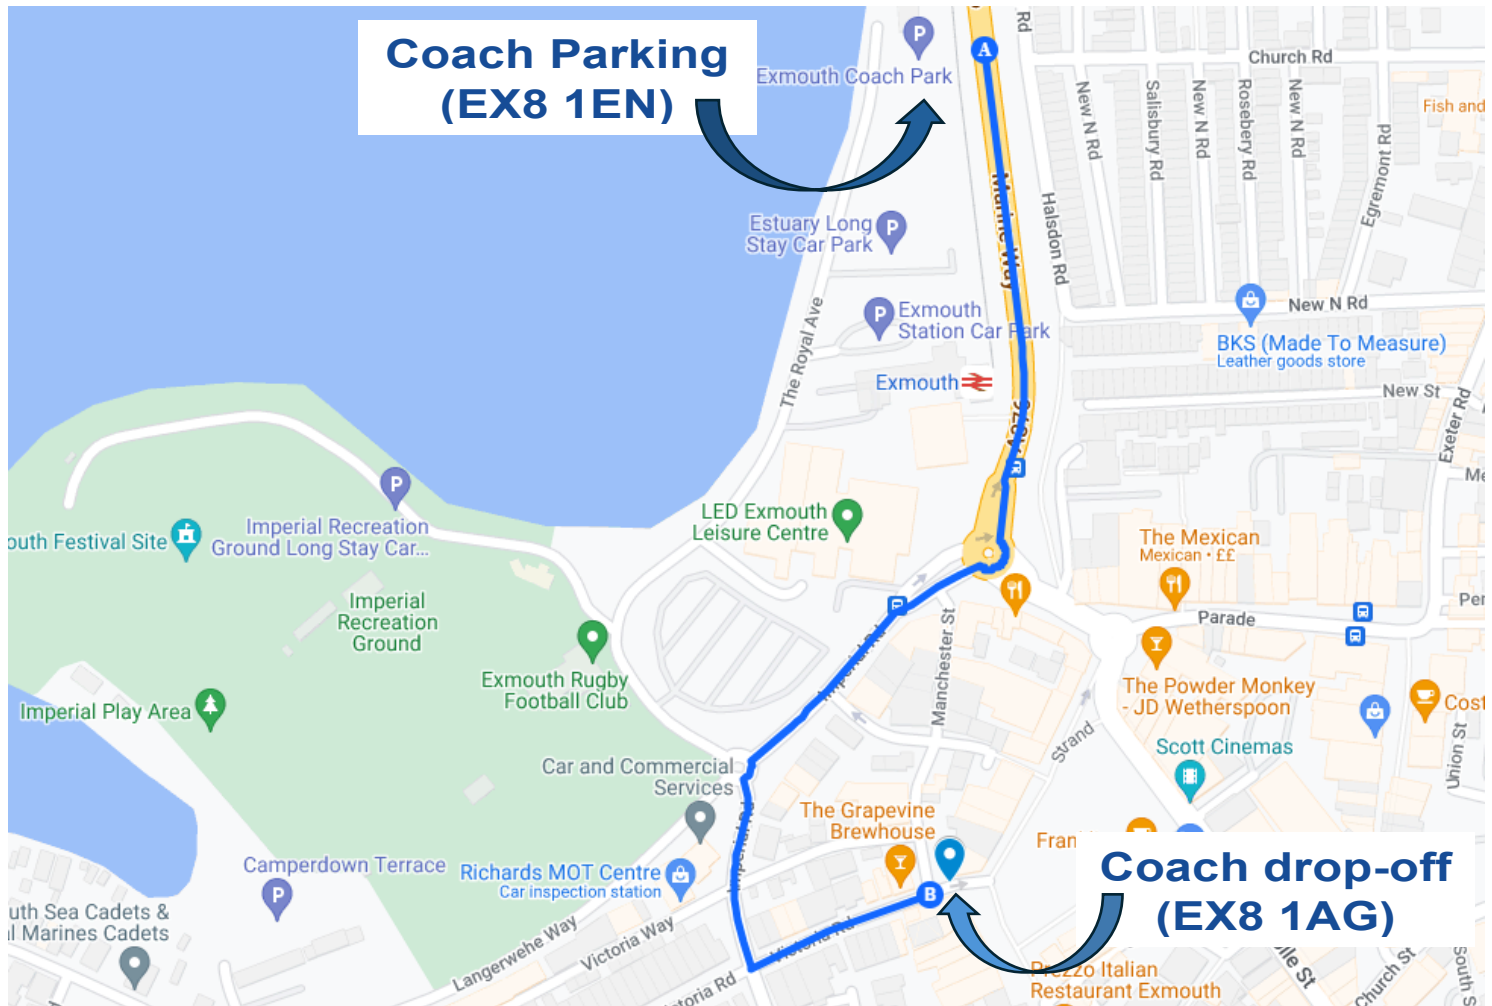

# Coach Access to Town Centre

## coach drop-off point

- Coming from Exeter, head into Exmouth on the A376
- At the roundabout, just past M&S and Exmouth Train Station, take the 2nd exit
- At the mini roundabout, take the 1st exit onto Imperial Road
- Take the 1st left-hand turn onto Victoria Road
- At the bottom of Victoria Road you will see straight ahead of you a bus stop dedicated for coaches only – see photo below.